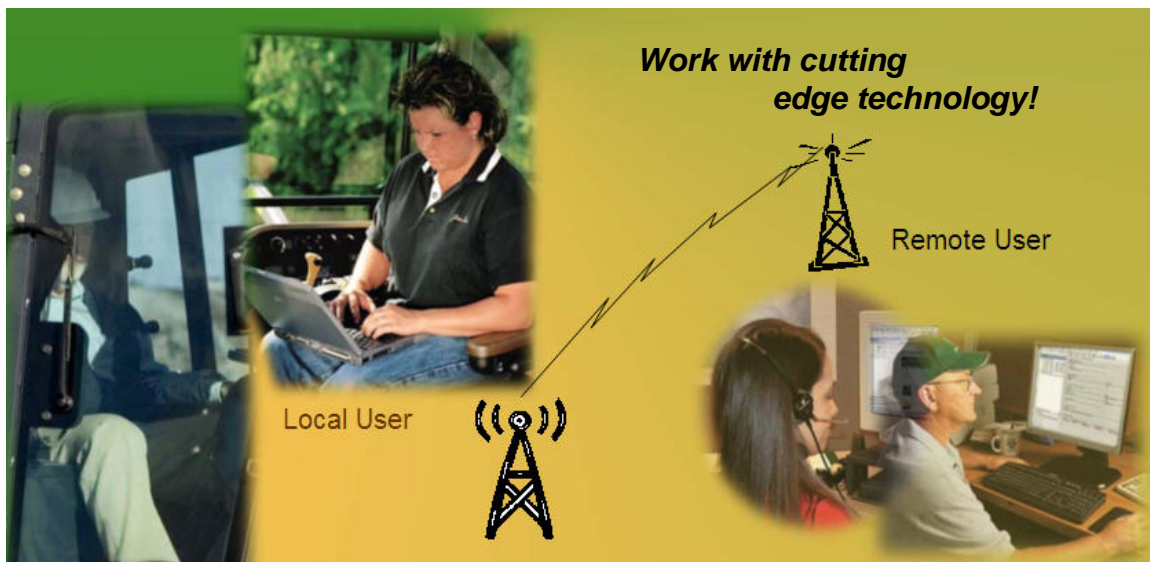

What is our philosophy?

"When you purchase a machine, we deliver our company" is more than just a slogan for us. Established in 1912, we have grown from one small shop into four full line dealerships. Our philosophy has always been to support our customers, grow profitably and provide a safe and enjoyable environment for our employees. We are always looking for people who want to join a team that makes a difference and offers room for growth both financially and professionally. If you would like to be part of an organization such as Plasterer Equipment, we invite you to tour our facilities to discuss career opportunities at Plasterer Equipment.

John Deere is one of the most trusted and innovative brand names in the industry

JOHN DEERE
Nothing Runs Like A Deere®